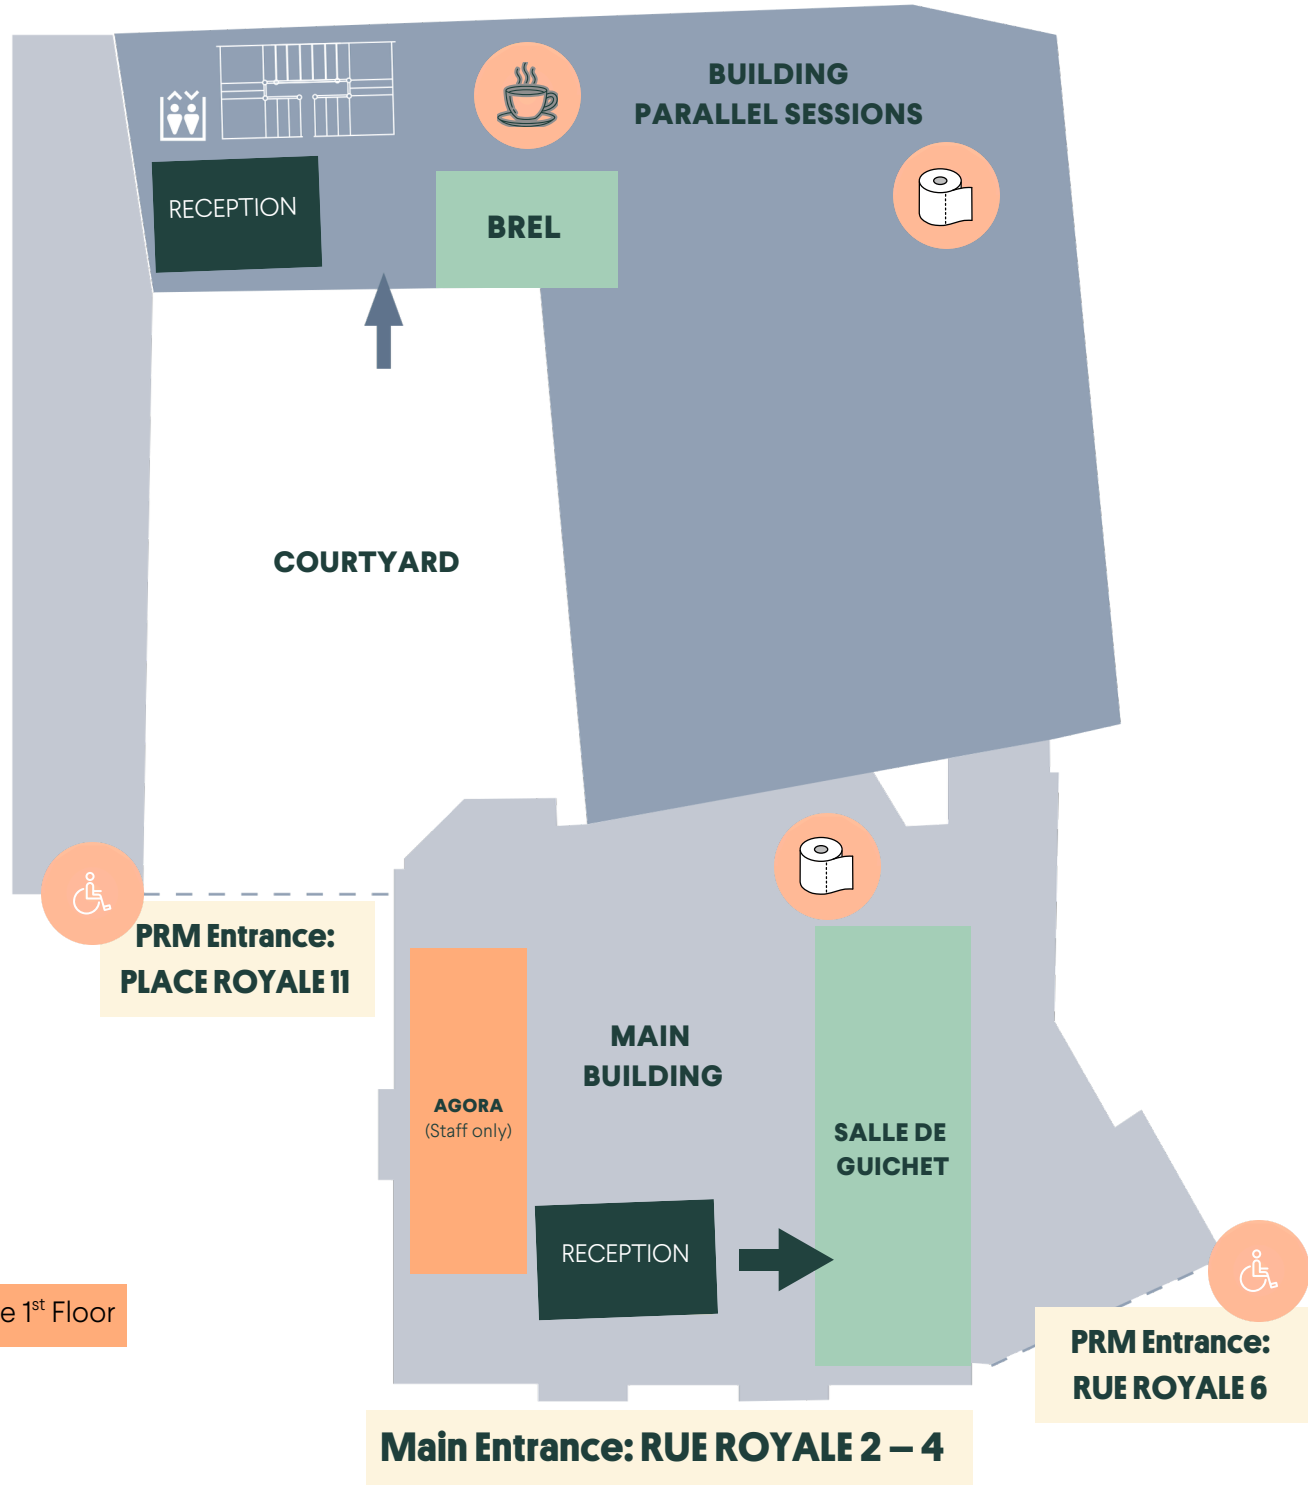

**0 Ground Floor**

**Main building**

**Reception**

- \* Registration desk
- \* Info point

**Salle de Guichet**

- \* Keynotes
- \* Plenaries and panels
- \* Caterings

**Building Parallel Sessions  
Accessible across the Courtyard**

**Brel**

- \* Parallel sessions on both days

**Reception**

- \* Exhibition stands

Accessible toilets in the Main Building are located on the 1<sup>st</sup> Floor

**+1** **First Floor**

**Building Parallel Sessions  
Accessible across the Courtyard**

**Espace Belga**

- \* Permanent coffee break
- \* Open meeting space
- \* Informal networking space

**Iris**

- \* Quiet Room

**Horta**

- \* Speakers and staff room for meetings and briefings

**+2** **Second Floor**

**Zinneke**

\* Parallel sessions on both days

**Magritte**

\* Parallel sessions on both days

**Delvaux**

\* Parallel sessions on both days

**Accessible toilets**